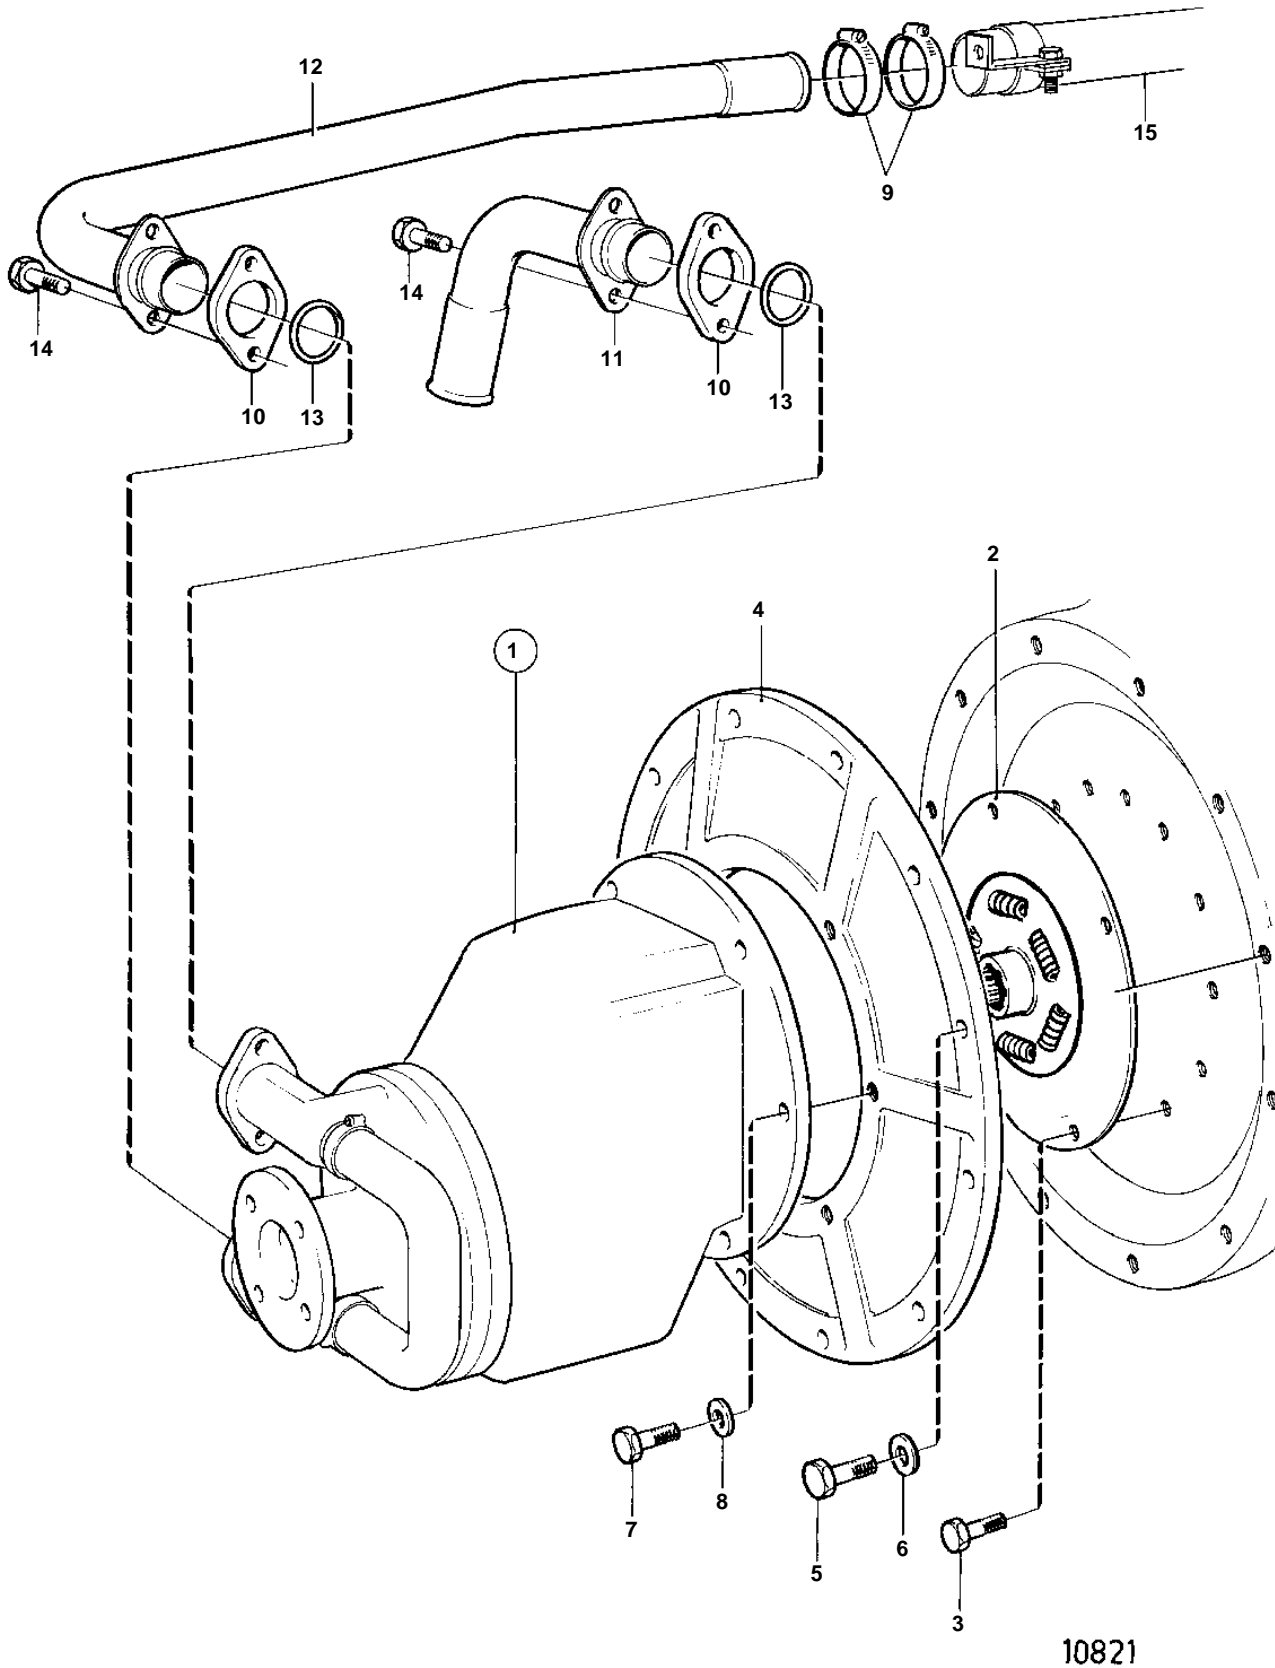

TMD31D, TAMD31D

10821

TMD31D, TAMD31D

REF	PART NO.	QTY	DESCRIPTION	NOTES
1		1	Reversing gear	
2	855389	1	Absorber	
3	946173	6	Flange screw	
4	829489	1	Cover	
5	946752	11	Flange screw	
6	941908	11	Spring washer	EARLY TYPE
7	946752	6	Flange screw	
8	941908	6	Spring washer	EARLY TYPE
9	961669	2	Hose clamp	
10	854184	2	Flange	
11	854758	1	Coolant pipe	
12	854759	1	Coolant pipe	
13	925062	2	O-ring	
14	942001	4	Screw	
15	860639	1	Hose	Reverse gear-sea water pump.